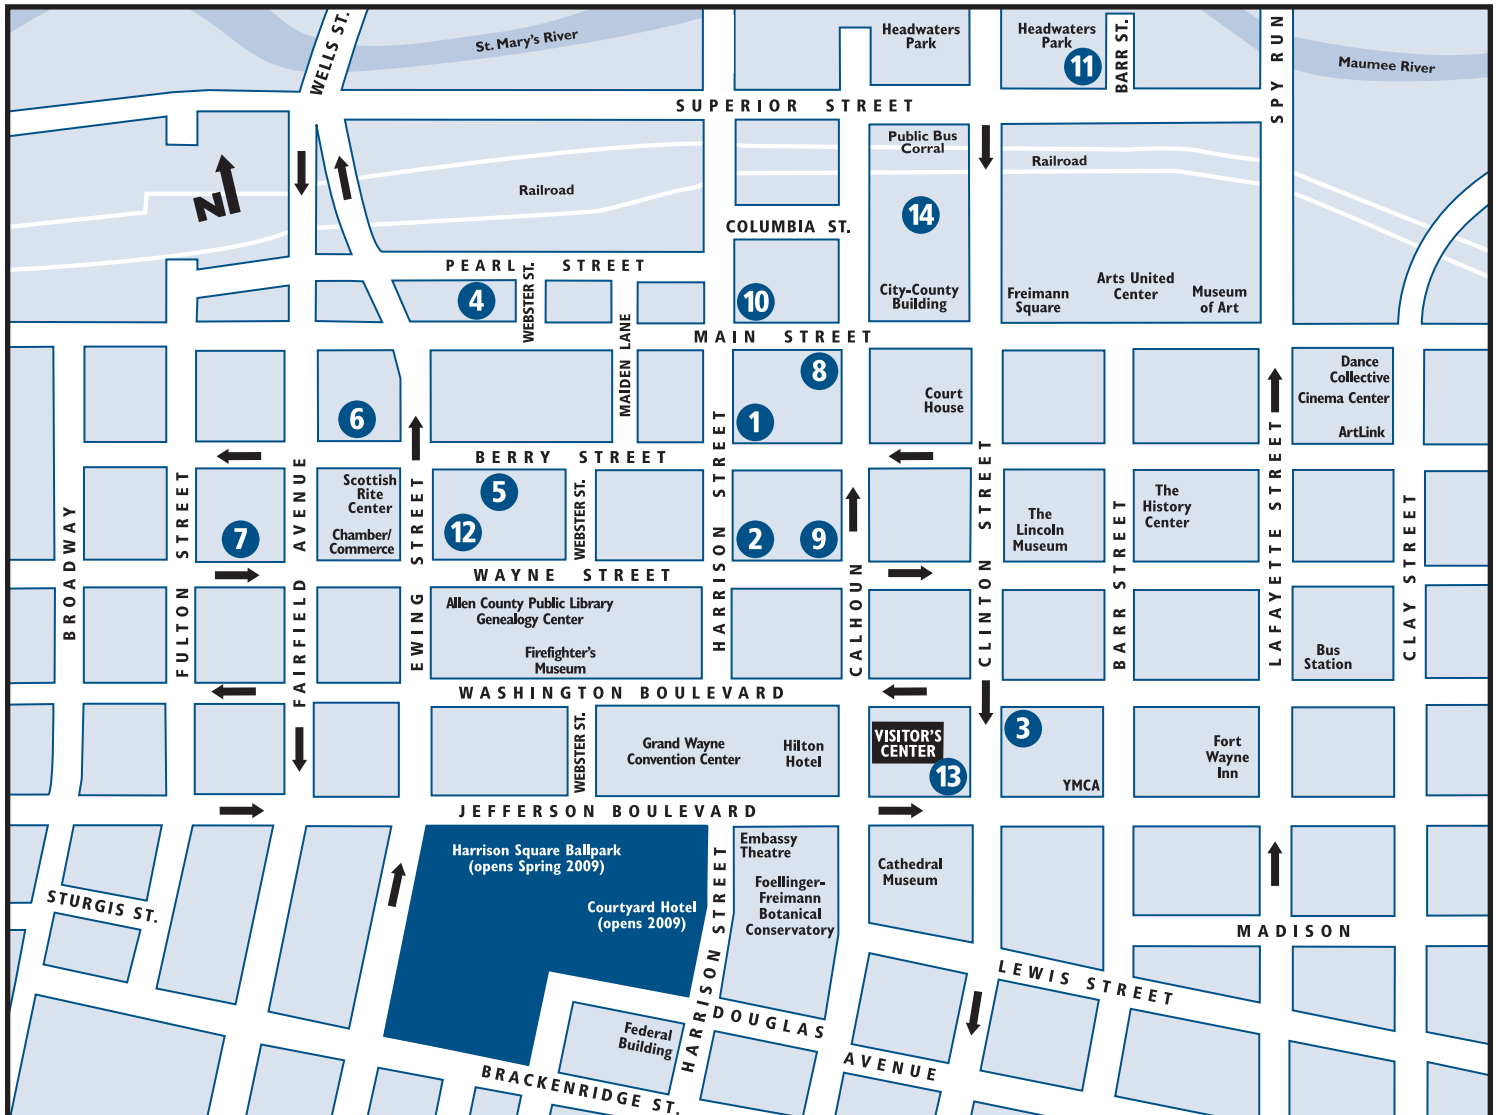

# Public Downtown Parking

Location	1/2 Hour	1 Hour	Ea. Addl. Hr.	Daily Max	Mon. - Fri. Attendant Hrs.	Night/Weekends
<b>1</b> 120 W. Berry St.	\$1.00	\$2.00	\$1.00	\$7.00	7 am - 6 pm	Closed
<b>2</b> 132 W. Wayne St.	\$1.00	\$2.00	\$1.00	\$7.00	6:30 am - 5:30 pm	\$2.00 Flat Fee
<b>3</b> 210 E. Washington Blvd.	Flat Fee	Flat Fee	Flat Fee	\$3.00	7 am - 5:00 pm	Private Parking
<b>4</b> 300 W. Main St.	Flat Fee	Flat Fee	Flat Fee	\$3.00	24 Hour	24 Hour Flat Fee
<b>5</b> 337 W. Berry St.	\$1.00	\$2.00	\$1.00	\$4.00	7 am - 5 pm	\$2.00 Flat Fee
<b>6</b> 400 W. Berry St.	\$1.00	\$2.00	\$1.00	\$4.00	7 am - 5 pm	\$2.00 Flat Fee
<b>7</b> 520 W. Wayne St.	Flat Fee	Flat Fee	Flat Fee	\$3.00	24 Hour	24 Hour Flat Fee
<b>8</b> 720 S. Calhoun St.	\$1.00	\$2.00	\$1.00	\$7.00	7 am - 5:30 pm	\$2.00 Flat Fee
<b>9</b> City Center Garage	\$1.00	\$2.00	\$1.00	\$7.00	7 am - 6 pm	No Charge
<b>10</b> Merrill Lynch Plaza	\$1.00	\$2.00	\$1.00	\$6.00	7 am - 5:30 pm	\$2.00 Flat Fee
<b>11</b> Headwaters Park	Flat Fee	Flat Fee	Flat Fee	\$2.00	7 am - 5 pm	No Charge
<b>12</b> Wayne and Ewing	\$1.00	\$2.00	\$1.00	\$4.00	7 am - 5 pm	Private Parking
<b>13</b> 100 E. Washington Blvd.	\$0.50	\$1.00	\$1.00	\$7.00	7:30 am - 5 pm Mon.-Sat.	\$2.00 after 5 pm
<b>14</b> One E. Main St.	\$1.00	\$2.00	\$1.00	\$7.00	7:30 am - 6 pm	No Charge